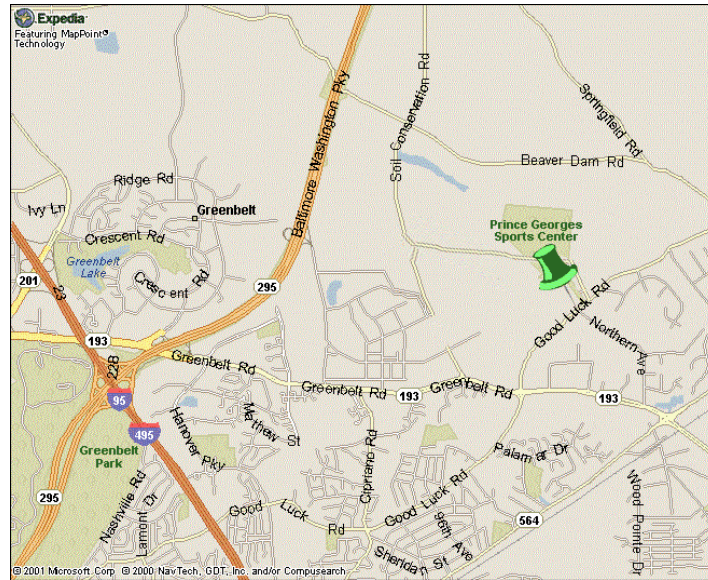

DIRECTIONS TO GODDARD'S BARNEY & BEA RECREATION CENTER

10000 Good Luck Rd. (Address for navigation only; not a mailing address)

From Laurel, MD:

Baltimore-Washington Parkway South to Greenbelt Road exit. Left turn at end of ramp, left turn at light onto Greenbelt Road/Route 193 east, following signs to NASA/Glen Dale. Continue more than 2 miles, passing light at Goddard Main Gate on left and K-Mart on right. Turn left at second light, onto Good Luck Road, then left at first light into the Barney & Bea Rec Center parking lot (at thumbtack on map).

From Bowie, MD:

West on Route 193, Greenbelt Road to Good Luck Road. Turn right on Good Luck Road, then left at first light into the Barney & Bea Rec Center parking lot (at thumbtack on map).

From Bethesda, Silver Spring, and other points west and north:

Beltway I495 to Exit 22A, Baltimore-Washington Parkway toward Baltimore. Take first exit (in about 1/2 mile), Greenbelt Road/Route 193. Stay in left lanes of exit ramp, then turn left at light at end of ramp onto Greenbelt Road east. Continue more than 2 miles, passing light at Goddard Main Gate on left and K-Mart on right. Turn left at second light, onto Good Luck Road, then left at first light into the Barney & Bea Rec Center parking lot (at thumbtack on map).

From Lanham, New Carrollton, and other points south:

Beltway I95/I495 to Exit 22A, Baltimore-Washington Parkway toward Baltimore and Greenbelt Road. Bear right at fork on the ramp, onto Greenbelt Road. Continue more than 2 miles, passing light at Goddard Main Gate on left and K-Mart on right. Turn left at second light, onto Good Luck Road, then left at first light into the Barney & Bea Rec Center parking lot (at thumbtack on map).