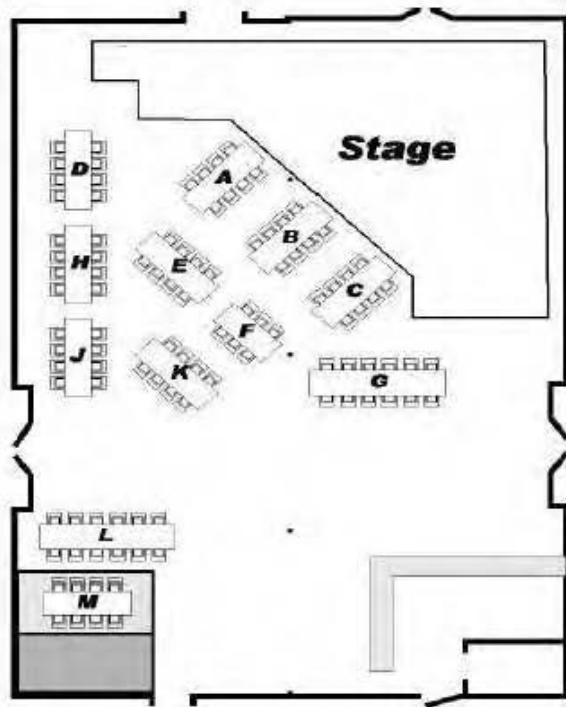

CAST LIST

Baker's Wife:	Kim Weaver, Jill Goodrich
Witch:	Cathy Barth, Kathy Fontaine
Cinderella:	Christa Kronser, Marie Nearing
Rapunzel:	Danielle DeLatte, Laura Fisher
Little Red Riding Hood:	Rachel Heney, Annabelle Leete
Jack's Mother:	Linda Pattison, Charlene Reese
Stepmother:	Rosalie Daelemans, Kathy Nieman
Florinda:	Mary Collins, Melanie Pino-Elliott
Lucinda:	Amanda DeLand, Linda Sellner
Giant:	Dayleen DeRiggs, Lelia Moors
Granny:	Beryl Feldman, Ginny Zanner
Cinderella's Mother:	Rhapsody Dearing, Susan Heney
Baker:	Dwayne Kronser, Mike Marshall
Jack:	Tony Santiago, Aref Dajani
Wolf/Cinderella's Prince:	Dave Martin, Jack Scheer
Rapunzel's Prince:	Mike Culhane, Richard Richardson
Mysterious Man:	Jeff Pattison, Mike Heney
Steward:	Eliot Malumuth, David Solomon
Cinderella's Father:	David Solomon, Ron Nieman
Narrator:	Betsy Edwards, Andy Negri

Adults $34
Children 10 and under $24
After-Dinner $20

Admission includes Buffet Dinner with Beverages:
Assorted Soda, Beer, Wine, Coffee, Hot Chocolate, Tea
After-Dinner tickets available (includes beverage service only)

Performances at the Barney & Bea Recreation Center
Goddard Space Flight Center – Greenbelt, Maryland

INTO THE WOODS
Is presented through special arrangement with Music Theatre International (MTI).
All authorized performance materials are also supplied by MTL
421 West 54th Street, New York, NY 10019
Phone: 212-541-4684 Fax: 212-397-4684
www.MTIShows.com

TICKET ORDER FORM

Detach and mail to: MAD Tickets, c/o Davis, 7109 Lenhart Drive, Chevy Chase, MD 20815

Name: _____	PERFORMANCE DATE: _____
Home Address: _____	TABLE: _____
_____	NUMBER OF TICKETS: _____
Email: _____	PRICE PER TICKET: $ _____ + $1 service charge per ticket
Phone (Day): _____	TOTAL: $ _____
Phone (Evening): _____	

PLEASE PRINT!!!

Make checks payable to "MAD Productions"

* Please check HERE ☐ if you require special accommodations and we will contact you for further information. Thank you!